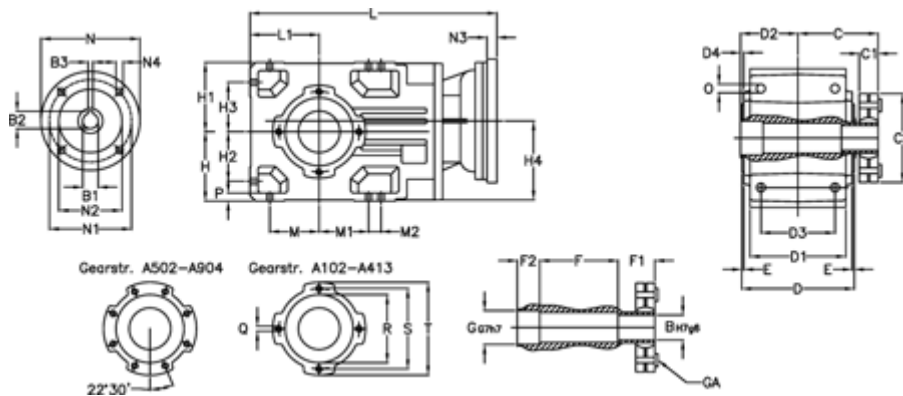

Article number: 29600204325220
 Description: Bevel helical gearbox
 A202US-43,2-P63B5

Measures

| | | | | |
|-----------|--------------------------------|--------------|-----------|------------|
| B = 30 | D1 = 110 | F2 = 36 | L = 306.0 | N3 = - |
| B1 = 11 | D2 = 60 | G = 32 | L1 = 80 | N4 = M8x19 |
| B2 = 12.8 | D3 = 90 | GA = 14,5 NM | M = 60.0 | O = 9.5 |
| B3 = 4 | d4 = 4.5 | H = 80 | M1 = 60.0 | P = 9 |
| C = 89.5 | Description = A202US-xx-P63 B5 | H1 = 80 | M2 = - | Q = M8x15 |
| C1 = 23 | E = 3.0 | H2 = 60.0 | N = 140 | R = 95 |
| C2 = 72.0 | F = 77.5 | H3 = 60.0 | N1 = 115 | S = 115 |
| D = 136 | F1 = 36.0 | H4 = 93.0 | N2 = 95 | T = 140 |